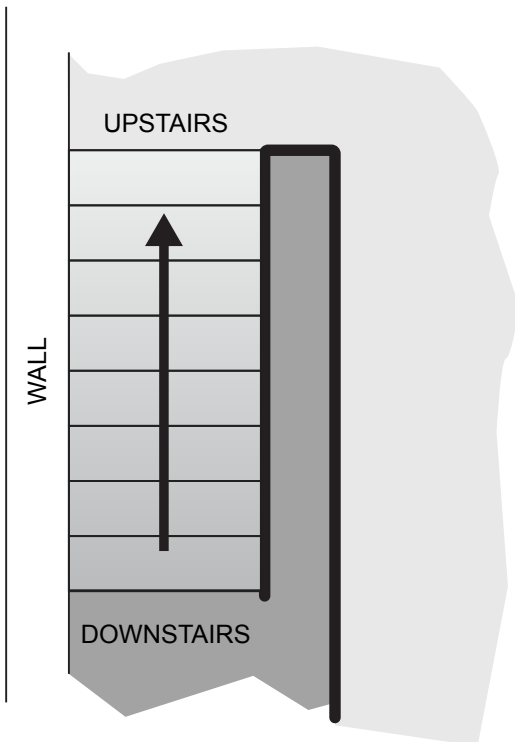

What kind of staircase do you have?

STRAIGHT STAIRS

**CURVED STAIRS
with winders at the top**

**CURVED STAIRS
with landing in bend**

**CURVED STAIRS
Stairs with two landings
between two bends**

For more advice call us FREE on 0800 612 0055

www.freelift.co.uk

What kind of staircase do you have?

**CURVED STAIRS
with winders at bottom**

**CURVED STAIRS
with two winding bends**

**CURVED STAIRS
with full flat landing**

SPIRAL STAIRS

For more advice call us FREE on 0800 612 0055